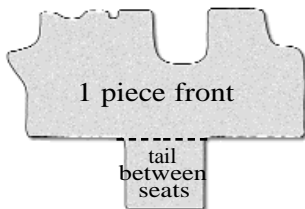

1 piece front

For full floor coverage

	no tail	w/tail
Nylon Pile	$100	$130
Dense Pile	$130	$160
Rubber	$100	$130

Rear Mats

(Because of the many models and possible seat configurations, many mat shapes exist.)

Covers in front of 2nd, 3rd, 4th or 5th seat