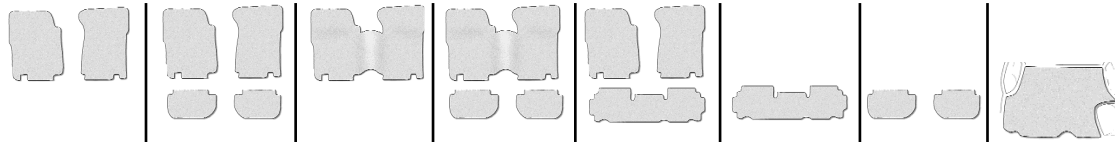

CUSTOM-FIT FLOOR MATS

Embroidered Carpet Mats (Nylon Dense Pile)

- Custom fit to each vehicle
- Non-slip rubber backing
- Matching or contrasting bound edges
- Heavy duty, high quality construction
- Computer stitched into the carpet

Nylon Dense Pile

	2pc Front Only	4pc Front & Rear	1pc Front Only	3pc Front & Rear	3pc* Front & Rear	1pc* Rear Only	2pc Rear Only	Trunk or Hatch
up to 12 letters on 1 line	$130	$150	$160	$180	$210	$110	$80	$160
logo price group A	$140	$160	$170	$190	$220	$120	$90	$170
logo price group B	$150	$170	$180	$200	$230	$130	$100	$180
logo price group C	$160	$180	$190	$210	$240	$140	$110	$190
logo price group D	$170	$190	$200	$220	$250	$150	$120	$200
logo price group E	$190	$210	$220	$240	$270	$170	$180	$220
logo price group F	$240	$260	$270	$290	$320	$220	$190	$270

(*Certain 3 piece sets or 1 piece rears for Pick Ups, SUVs and Vans may be higher priced. See those pages in catalog.)

Clear Plastic Protector (sewn on top of the mats)

Add to above prices	$60	$80	$90	$110	$120	$50	$30	$90

Hand Rolled Binding

(The above prices include standard, stitched, edge binding. For custom hand rolled binding which creates a thicker, rounder effect, and is available in more specialty colors - add the following charges to the above prices:)

Vinyl	$80	$120	$100	$140	$140	$60	$40	$120
Cloth	$100	$150	$120	$170	$180	$80	$50	$150
Leather	$180	$270	$220	$310	$340	$160	$90	$270

Extra Embroidery Charges

For extra logos or letters on front or rear mats, or different logos or letters on each mat - add the following charges (per pair) to the above prices:

2 or 3 initials	$30
4 to 6 letters on 1 line	$50
7 to 12 letters on 1 line	$60
logo price group A	$60
logo price group B	$60
logo price group C	$70
logo price group D	$80
logo price group E	$90
logo price group F	$140

Colors Many colors of all materials are available. Dye lots vary. Color names do not necessarily match factory color names. If necessary, refer to carpet sample charts, submit or request samples. No returns based on color selection.

Lettering Styles and Logo Availability See the following pages or inquire.

Heel Pads Vinyl - $5 Matching Standard Carpet - $10 Matching Import or Classic Carpet - $30 Leather - $50

Delivery All mats are custom made to order. Delivery times range from 1-4 weeks. **RUSH** service is available - **Inquire!**

Since 1956

69 Hazel St.
Hicksville NY 11801

Largest selection in the world!

Orders (800) 645-7258
in NY (516) 938-7373
FAX (516) 931-8438
www.autointeriors.biz