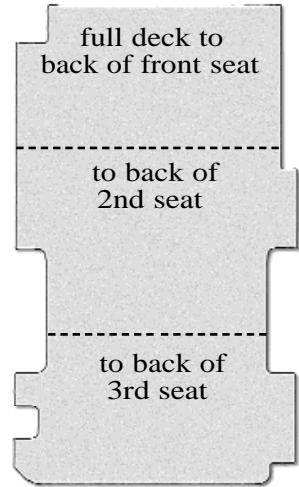

Covers 2nd seat & 3rd seat area & between middle row bucket seats with optional tail between front seats.

custom "T" rear

	no tail	w/tail
Nylon Pile	\$160	\$190
Dense Pile	\$230	\$260
Rubber	\$160	\$190

Deck Mats

Because of the many models and possible seat configurations, many possible cargo deck mat shapes and lengths exist. Specify the length you want the mat to be from the tailgate forward.

Full size Super/Maxi/Extended Vans	Nylon Pile	Dense Pile	Rubber
to 3rd seat	\$100	\$140	\$100
to 2nd seat	\$150	\$210	\$150
full length	\$200	\$290	\$200