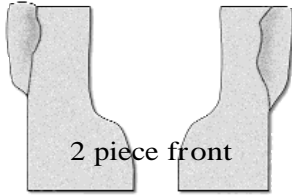

2 piece front

Available in all colors listed on page 5.

	no wheel wells	w/wheel wells
Nylon Pile	$70	$110
Dense Pile	$100	$150
Blk Rubber	$70	$110

With wheel wells and tail between front seats. Available in all colors listed on page 5.