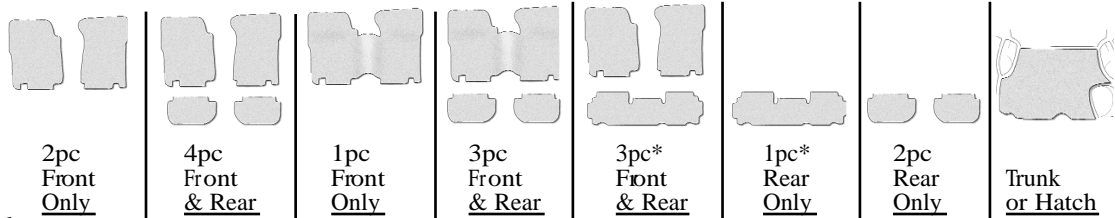

CUSTOM-FIT FLOOR MATS

Plain Carpet Mats (made from all materials)

- Custom fit to each vehicle
- Non-slip rubber backing
- Matching or contrasting bound edges
- Heavy duty, high quality construction

	2pc Front Only	4pc Front & Rear	1pc Front Only	3pc Front & Rear	3pc* Front & Rear	1pc* Rear Only	2pc Rear Only	Trunk or Hatch
Standard Materials								
Nylon Cut Pile	\$.70	\$.90	\$.100	\$.120	\$.130	\$.60	\$.40	\$.100
80/20 Loop	\$.100	\$.120	\$.130	\$.150	\$.180	\$.90	\$.50	\$.130
Nylon Dense Pile	\$.100	\$.120	\$.130	\$.150	\$.180	\$.90	\$.50	\$.130