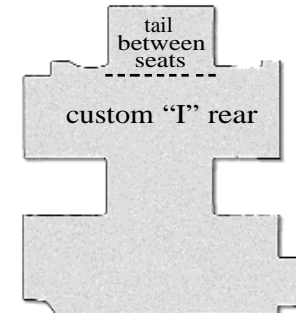

custom "T" rear

	no tail	w/tail
Nylon Pile	$160	$190
Dense Pile	$230	$260
Rubber	$160	$190

Deck Mats

Because of the many models and possible seat configurations, many possible cargo deck mat shapes and lengths exist. Specify the length you want the mat to be from the tailgate forward.